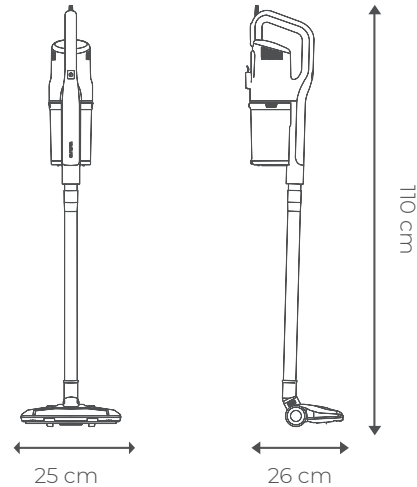

VACUUM CLEANER

HOME CARE

Power	600 W
Dirty tank	0.9 L
Cable length	6 m
Tube	Aluminium telescopic
Air inlet filter	HEPA+sponge
Noise Level (dB)	less than 80
Accessories	4

ZENKAISUI EASY

VACUUM CLEANER AVC-600

- **Power:** 600W for effective daily cleaning.
- **Cable Length:** 6 meters to cover more area without changing outlets.
- **Tube Material:** Aluminum for a lightweight and durable build.
- **Noise Level:** 80 dB, a balanced sound for comfortable use.
- **Filtration:** HEPA + sponge for high-quality air filtration.
- **Dust Tank Capacity:** 0.9L, reducing the need for frequent emptying.
- **Accessories:** Includes a long tube, main brush, crevice tool, long nozzle, and wall mount.
- **Design:** Sleek, light Japanese style that's easy to store and use.