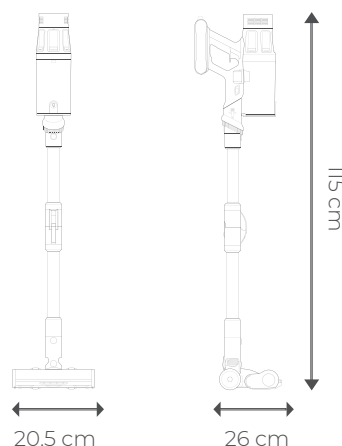

ZENKAISUI EVO 4 PET CARE

CORDLESS VACUUM CLEANER AVC-620

- **Battery Info:** 25.2V Lithium-ion 3900mAh, 7 cells
- **Vacuum:** High speed: 32Kpa
- **Noise Level:** ≤82 dB
- **Air Inlet Filter:** HEPA + stainless steel filter
- **Dust Tank Capacity:** 600ml
- **Accessories:** Wall bracket, self-standing electric brush, adapter, flexible tube, long flat crevice nozzle
- **Self-Standing Electric Brush:** YES
- **IA Zenkaisui Mode:** Allows changing power device depending on different dust.
- **FLEX TUBE:** Yes
- **Motorized Roller with LED Illumination:** YES
- **Digital Screen:** YES
- **Animal Kit:** YES
- **Motorized Brush with LED Illumination:** YES, for hard floors and carpet