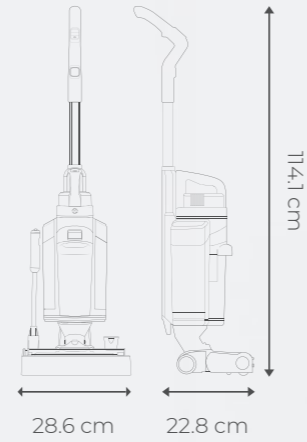

# MIZUSUI PRO

aiwa®

WET & DRY VACUUM CLEANER  
HOME CARE

Power	200W
Noise Level (dB)	76
Charging time	4-5h
Main motor	Brushless DC
Auto-cleaning base	Yes
Weight (Kg)	4,8
Water tank (clean/dirty)	500ml / 380ml
Endurance time	60 min
Accessories	10