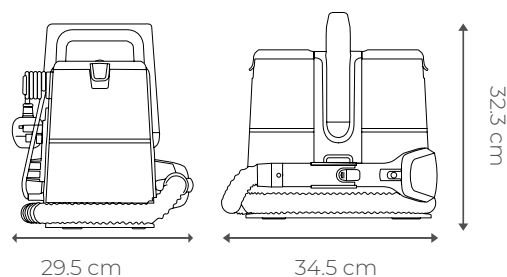

## HOME CARE

Power	600 W
Corded	Yes
Cord length	4 m
Clean water tank	1.5 L
Dirty water tank	0.85 L
2 in 1 Nozzle width	92mm
Accessories	3