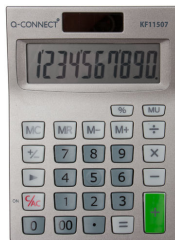

TECHNICAL DATA SHEET

Business Machines & Supplies - Calculators

GENERAL INFORMATION

KF number	KF11507
Description	Medium calculator
Country of origin	China
Intrastat number	84701000
Materials	ABS
Legislations	CE UKCA WEEE

TECHNICAL INFORMATION

Battery type: LR 1130 battery which is compatible with GP 189 battery.

Extra: 10 digit calculator

Extra: 4 memory keys

extra: 60% recycled plastic used (ABS)

PACKAGING INFORMATION

Barcode	5705831115071	Length	14,8 cm
BOSS notation	Pack I	Height	10,6 cm
Packaging contents	1	Width	2,7 cm
Weight in KG			

Barcode	5706002115074	Length	29 cm
BOSS notation	10 x Pack I	Height	15,8 cm
Packaging contents	10	Width	11,6 cm
Weight in KG	1,6KG		

Barcode	5706003115073	Length	60 cm
BOSS notation	6 x 10 x Pack I	Height	18,8 cm
Packaging contents	60	Width	37,3 cm
Weight in KG	10,5KG		

Please note that weights and dimensions are indicative and can have slight variations due to each own manufacturing process variations.

COMMENTS & NOTES

Q-Connect Dual Powered 10 Digit Calculator with extra large easy to read display, 4 memory keys, battery back-up and auto power off. Dimensions - 140x103x11mm.